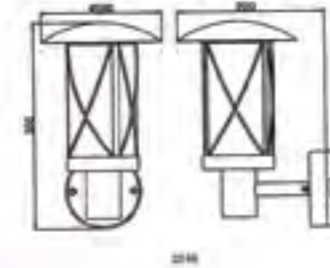

Stainless Steel Body
Diffuser : PC cover
IP44 230V 50Hz
E27 max 60W

2548S0.8