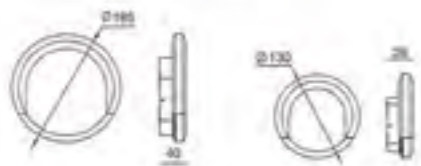

1562

1721

5351

1812L

Aluminium die-casting body  
Glass diffuser  
IP54 230V 50Hz  
LED SMD 13W  
380LM With ERP

SMD LED Incl	With ERP	RoHS	±3000K
IP54	380 Lumen		

1712

1711