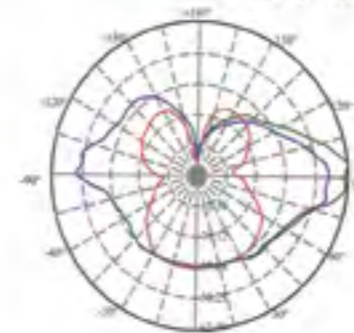

Aluminium die-casting body
Glass diffuser
IP54 230V 50Hz
LED SMD 13W
380LM With ERP

SMD LED Incl	With ERP	RoHS	±3000K
IP54	380 Lumen