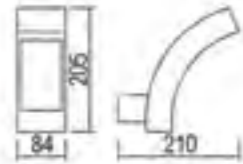

1071

1111

1114

1115

Stainless Steel Body  
Glass diffuser  
IP44 230V 50Hz  
GU10 max 2 x 35W

1472

Aluminium die-casting body  
Diffuser : PC  
IP54 230V 50Hz  
6W SMD LED  
380LM With ERP

1473