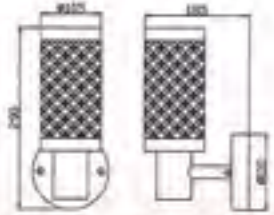

158RE27

2526

2526 PIR

2526

2526PIR

Stainless Steel Body  
Diffuser : PC cover  
IP44 230V 50Hz  
E27 max 60W

1602 LED SMD 12W

Aluminium die-casting body  
Diffuser : PC  
IP44 230V 50Hz  
SMD LED