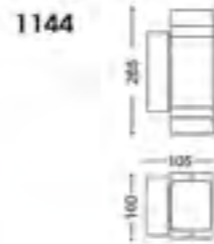

Stainless Steel Body
Glass diffuser
IP44 230V 50Hz
GU10 max 1 x 35W