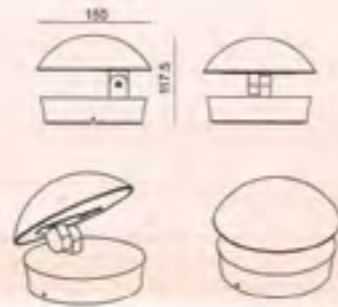

1742 white

1743 white

Aluminium die-casting body  
Glass diffuser  
IP54 230V 50Hz  
LED SMD 13W  
380LM With ERP

SMD LED Incl	With ERP	RoHS	±3000K
IP54	380 Lumen		

1671

Die-Cast Aluminium body  
Diffuser : PC  
IP44 230V 50Hz  
13W SMD LED Ra> 80  
480 LM With ERP