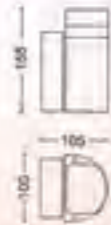

Stainless Steel Body
Glass diffuser
IP44 230V 50Hz
GU10 max 1 x 35W

1141