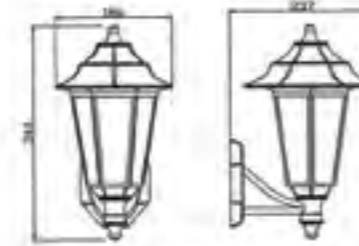

Stainless Steel Body
Diffuser : PC cover
IP44 230V 50Hz
E27 2x max 15W or
E27 max 15W

Stainless Steel Body
Diffuser : PC cover
IP44 230V 50Hz
E27 2x max 15W or
E27 max 15W

7001WB

Stainless Steel Body
Diffuser : PC cover
IP44 230V 50Hz
E27 max 60W