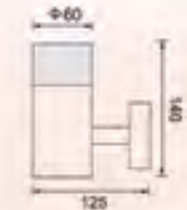

KG835 SAWU
16LED