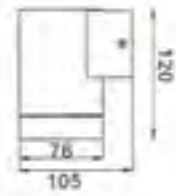

Aluminium die-casting body  
Diffuser : PC cover  
IP54 230V 50Hz  
E27 max 18W

2563

2563S0.5

Aluminium die-casting body  
Diffuser : PC cover  
IP44 230V 50Hz  
E27 max 60W

10WB

10WB-3

10W

10S0.5-3