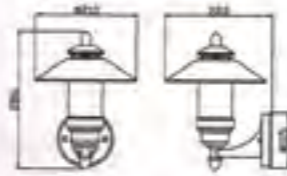

3521

Stainless Steel Body
Diffuser : PC cover
IP44 230V 50Hz
E27 max 60W

Stainless Steel Body
Diffuser : PC cover
IP44 230V 50Hz
E27 max 60W