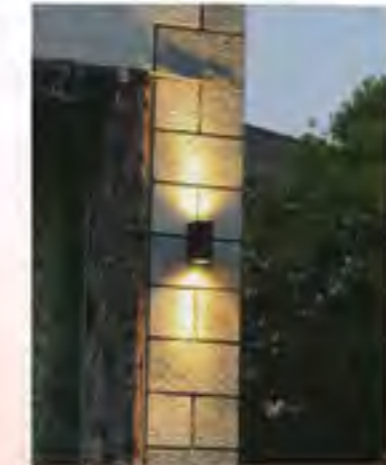

1071

1111

1114

1115

Stainless Steel Body  
Glass diffuser  
IP44 230V 50Hz  
GU10 max 2 x 35W

1472

Aluminium die-casting body  
Diffuser : PC  
IP54 230V 50Hz  
6W SMD LED  
380LM With ERP

1473