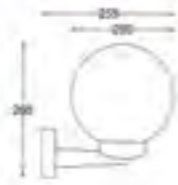

Stainless Steel Body  
Diffuser : PC cover  
IP44 230V 50Hz  
E27 max 100W

KG 264A  
E27.MAX.100W

KG 590  
E27.MAX.100W

KG 591  
E27.MAX.100W

16PWB

Aluminium die-casting body  
Diffuser : PC cover  
IP54 230V 50Hz  
E27 max 18W