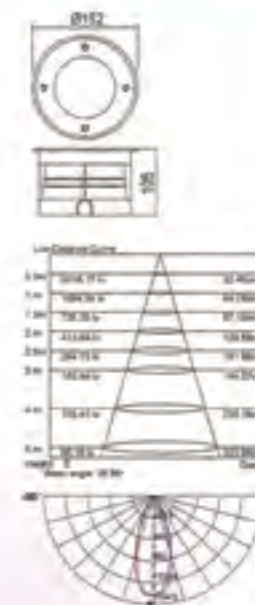

REF : ZY-BXO024  
12V 35/50W GUS.3 MR16  
LED 12/24/220V  
IP68

REF : LP-2503002  
220-240V/50HZ  
3X1W LED 6500K

ZY-DL1801B  
power:COB 18W  
1500LM  
IP67

4085

Die-Cast Aluminium body  
Diffuser : PC  
IP67 230V 50Hz  
9x1W LED Ra > 80  
520 LM With ERP