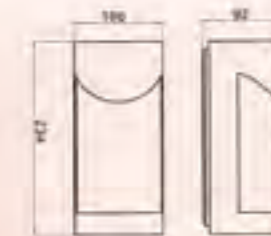

KG918  
12 PCS LED

1 LED max 0.12W 220-240V IP44

6676

6677

Stainless Steel Body  
Diffuser : PC cover  
IP44 230V 50Hz  
E27 2x max 15W or  
E27 max 15W

2006

2007

Stainless Steel Body  
Diffuser : PC cover  
IP44 230V 50Hz  
E27 max 60W