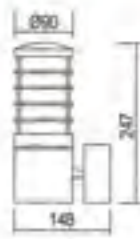

Model : Poteau LED 4,8W 280Lm  
13902-1000 3000K Gris foncé

6078S-0.8

Model : Poteau LED A/DETEC 6W 420Lm  
18604-600 3000K

Model : Poteau LED 1m  
9W 600Lm 19202-1000 3000K Gris foncé

Model : Poteau LED 1m  
6W 420Lm 18602-1000 3000K Gris foncé