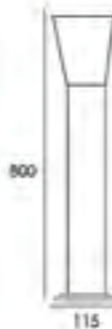

Aluminium die-casting body  
Diffuser : PC cover  
IP54 230V 50Hz  
E27 max 18W

2563

2563S0.5

Aluminium die-casting body  
Diffuser : PC cover  
IP44 230V 50Hz  
E27 max 60W

10WB

10WB-3

10W

10S0.5-3