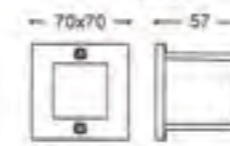

Aluminium die-casting body
Diffuser : PC
IP54 230V 50Hz
3 x 1W CREE LED
GU10 1 x 35W

IP54

Aluminium die-casting body
Diffuser : PC
IP54 230V 50Hz
3 x 1W CREE LED
GU10 1 x 35W

IP54

REF : ZY-S1003A

E27 PAR38

PLE-C 9W

IP64

REF : ZY-S1004K

E27 PAR38

PLE-C 9W

IP64

Aluminium die-casting body
Stainless steel cover, Glass diffuser
IP54 230V 50Hz
LED 0,06W (different color available)

4063