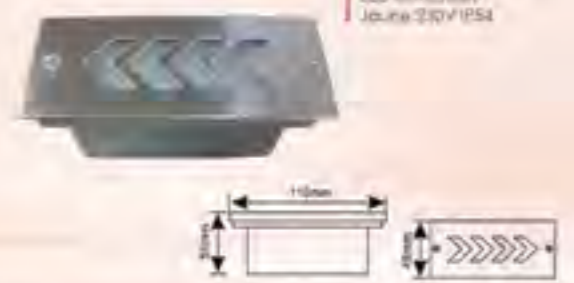

REF. ZY-J08A
LED Blanc/Bleu
Jaune 230V IP54