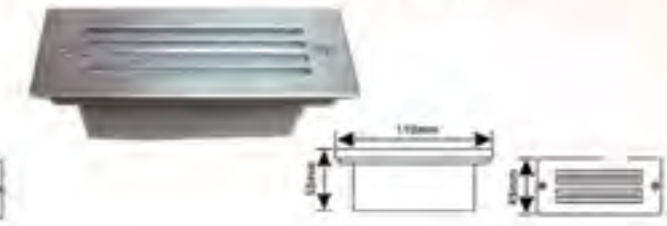

REF. ZY-J08C
LED Blanc/Bleu
230V IP54