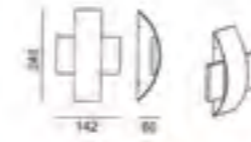

1562

1721

5351

1812L

Aluminium die-casting body  
Glass diffuser  
IP54 230V 50Hz  
LED SMD 13W  
380LM With ERP

SMD LED Incl	With ERP	RoHS	±3000K
IP54	380 Lumen		

1712

1711