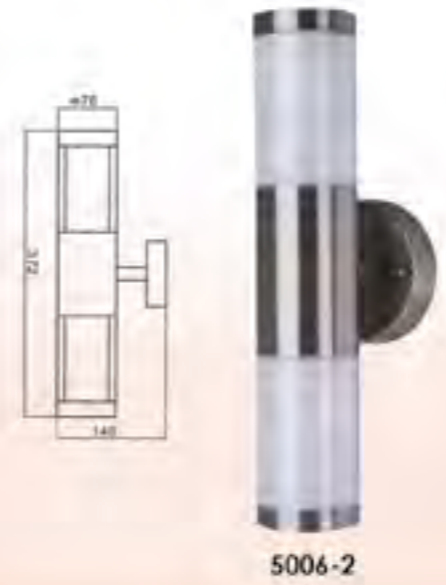

1152S

1171M

Aluminium die-casting Body  
Glass diffuser  
IP54 230V 50Hz  
LED 24x0.5W  
E27 max 1x13W

5006

5006-2

5006S0.5

Stainless Steel Body  
Diffuser : PC cover  
IP44 230V 50Hz  
GU10 max 11W or LED Bulb