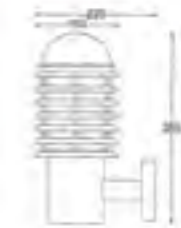

13W

13WB

13S0.5

Stainless Steel Body  
Diffuser : PC cover  
IP44 230V 50Hz  
E27 max 60W

5005

Stainless Steel Body  
Diffuser : PC cover  
IP44 230V 50Hz  
GU10 max 11W or LED Bulb

6628

Die-Cast Aluminium body  
Diffuser : PC  
IP44 230V 50Hz  
7W SMD LED Ra > 80  
630LM With ERP