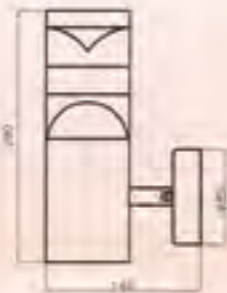

13W

13WB

13S0.5

Stainless Steel Body  
Diffuser : PC cover  
IP44 230V 50Hz  
E27 max 60W

5005

Stainless Steel Body  
Diffuser : PC cover  
IP44 230V 50Hz  
GU10 max 11W or LED Bulb

6628

Die-Cast Aluminium body  
Diffuser : PC  
IP44 230V 50Hz  
7W SMD LED Ra > 80  
630LM With ERP