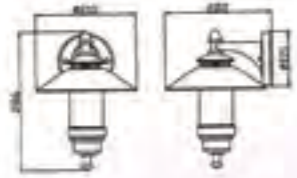

2575A

2575

3521

Stainless Steel Body  
Diffuser : PC cover  
IP44 230V 50Hz  
E27 max 60W

2575C

2575S0.5

Stainless Steel Body  
Diffuser : PC cover  
IP44 230V 50Hz  
E27 max 60W

2283 Noir