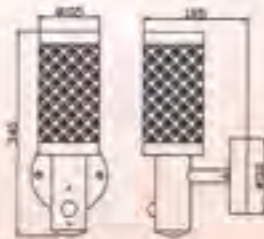

158RE27

2526

2526 PIR

2526

2526PIR

Stainless Steel Body  
Diffuser : PC cover  
IP44 230V 50Hz  
E27 max 60W

1602 LED SMD 12W

Aluminium die-casting body  
Diffuser : PC  
IP44 230V 50Hz  
SMD LED