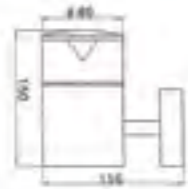

13W

13WB

13S0.5

Stainless Steel Body  
Diffuser : PC cover  
IP44 230V 50Hz  
E27 max 60W

5005

Stainless Steel Body  
Diffuser : PC cover  
IP44 230V 50Hz  
GU10 max 11W or LED Bulb

6628

Die-Cast Aluminium body  
Diffuser : PC  
IP44 230V 50Hz  
7W SMD LED Ra > 80  
630LM With ERP