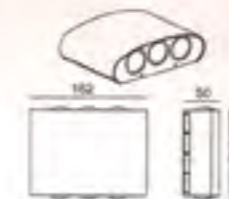

Aluminium die-casting body  
Glass diffuser  
IP54 230V 50Hz  
LED 1x3W/1x6W - 2x3W / 2x5W  
380LM With ERP

1801

1802

1803

Aluminium die-casting body  
Glass diffuser  
IP54 230V 50Hz  
LED 2x3W/4x3W/6x1W