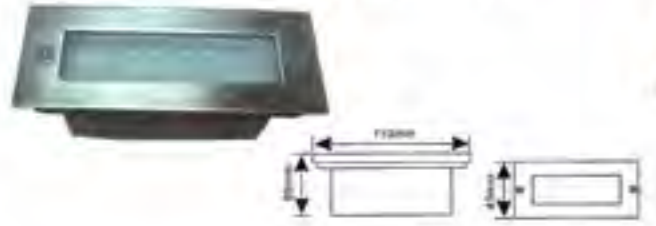

REF. ZY-J08D
12 LED Blanc/Bleu
Jaune 230V IP54