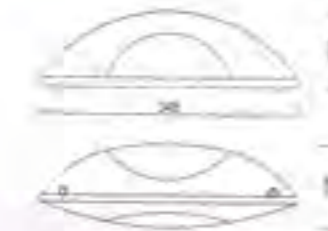

Aluminium die-casting Body  
Glass diffuser  
IP54 230V 50Hz  
E27 1x 18W

3461

13461

3232

2301

Stainless Steel Body  
Diffuser : PC cover  
IP54 230V 50Hz  
LED 24x0.5W  
E27 1x max 18W or  
E27 max 100W

3132