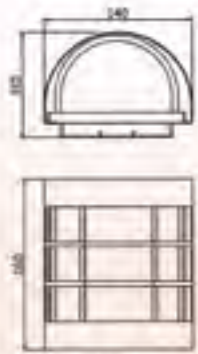

91WB

Stainless Steel Body  
Diffuser : PC cover  
IP44 230V 50Hz  
E27 max 60W

91S0.5/0.8

Stainless Steel Body  
Diffuser : PC cover  
IP44 230V 50Hz  
E27 2x max 15W or  
E27 max 15W

2501

2571

2571

Stainless Steel Body  
Diffuser : PC cover  
IP44 230V 50Hz  
E27 2x max 15W or  
E27 max 15W