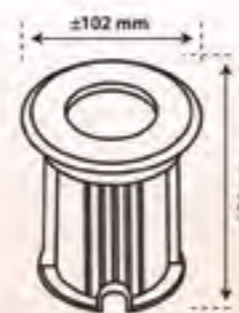

Die-Cast Aluminium body
Diffuser : PC
IP67 230V 50Hz
9x1W LED Ra > 80
520 LM With ERP