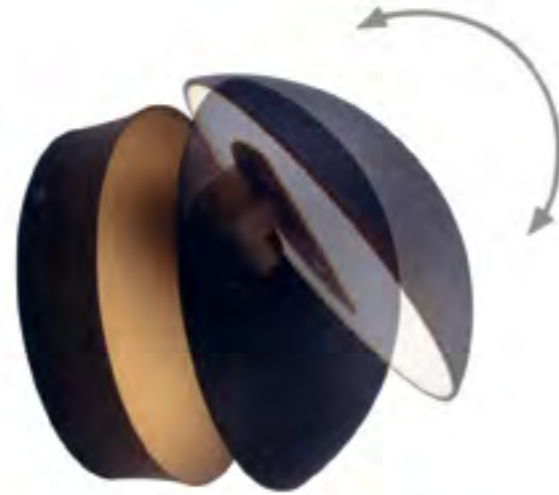

1742 white

1743 white

Aluminium die-casting body  
Glass diffuser  
IP54 230V 50Hz  
LED SMD 13W  
380LM With ERP

SMD LED Incl	With ERP	RoHS	±3000K
IP54	380 Lumen		

1671

Die-Cast Aluminium body  
Diffuser : PC  
IP44 230V 50Hz  
13W SMD LED Ra> 80  
480 LM With ERP