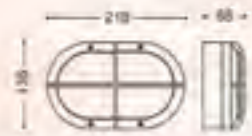

Aluminium die-casting Body
Diffuser : PC cover
IP54 230V 50Hz
E27 max 18W or
E27 max 60W

1763