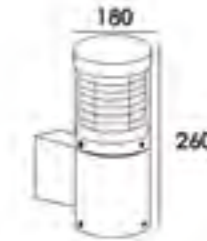

123WB

Stainless Steel Body  
Diffuser : PC cover  
IP44 230V 50Hz  
GU10 max 35W

6615

Stainless Steel Body  
Diffuser : PC  
IP44 230V 50Hz  
7W SMD LED Ra > 80  
630LM With ERP

6614

Aluminium die-casting body  
Diffuser : PC  
IP54 230V 50Hz  
12W SMD LED  
380LM With ERP